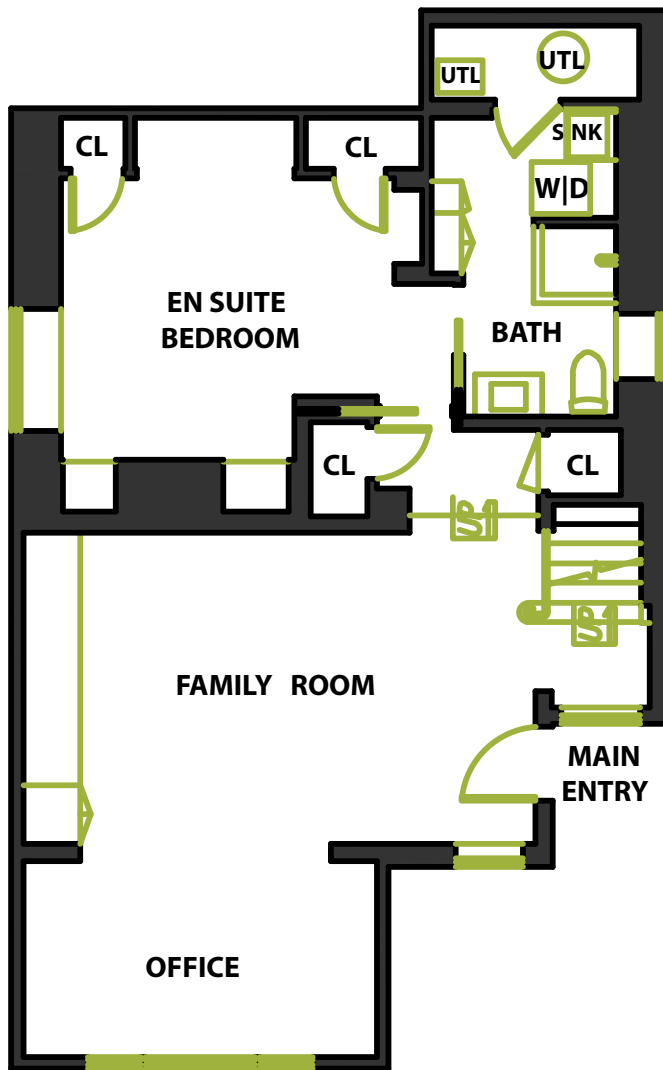

# 230 STATES STREET

SAN FRANCISCO, CALIFORNIA

VIEW w/ SITE PLAN

ENTRY LEVEL

MAIN LEVEL

RENDERING BY OPEN HOMES PHOTOGRAPHY  
ALL MEASUREMENTS ARE APPROXIMATE AND MAY NOT BE EXACT. DO NOT RELY ON THE ACCURACY  
OF THIS FLOOR PLAN WHEN DETERMINING THE PRICE OF A PROPERTY OR MAKING DECISIONS  
REGARDING BUYING OR SELLING OF PROPERTIES WITHOUT INDEPENDENT VERIFICATION.