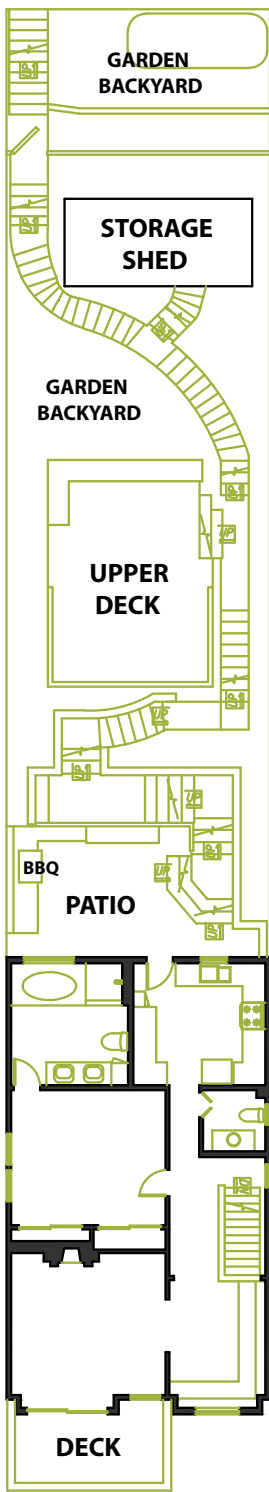

# 230 STATES STREET

SAN FRANCISCO, CALIFORNIA

VIEW w/ SITE PLAN

ENTRY LEVEL

MAIN LEVEL

RENDERING BY OPEN HOMES PHOTOGRAPHY  
ALL MEASUREMENTS ARE APPROXIMATE AND MAY NOT BE EXACT. DO NOT RELY ON THE ACCURACY  
OF THIS FLOOR PLAN WHEN DETERMINING THE PRICE OF A PROPERTY OR MAKING DECISIONS  
REGARDING BUYING OR SELLING OF PROPERTIES WITHOUT INDEPENDENT VERIFICATION.