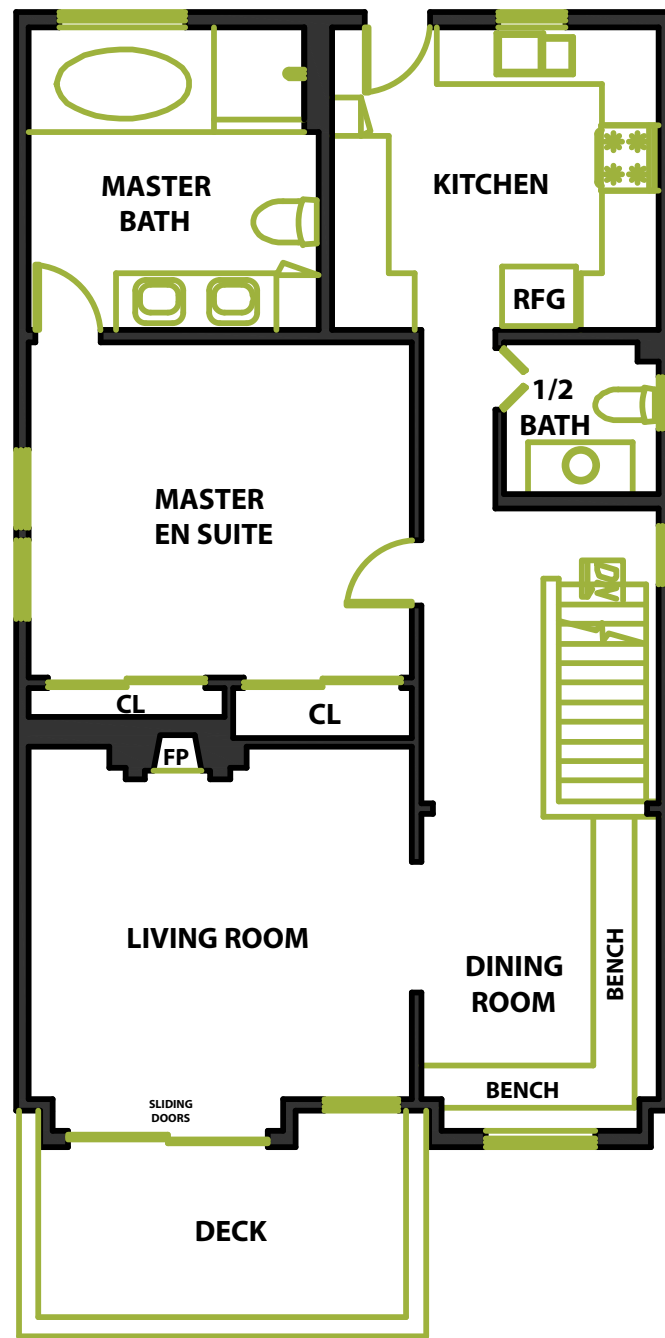

# 230 STATES STREET

SAN FRANCISCO, CALIFORNIA

VIEW w/ SITE PLAN

ENTRY LEVEL

MAIN LEVEL

RENDERING BY OPEN HOMES PHOTOGRAPHY  
ALL MEASUREMENTS ARE APPROXIMATE AND MAY NOT BE EXACT. DO NOT RELY ON THE ACCURACY  
OF THIS FLOOR PLAN WHEN DETERMINING THE PRICE OF A PROPERTY OR MAKING DECISIONS  
REGARDING BUYING OR SELLING OF PROPERTIES WITHOUT INDEPENDENT VERIFICATION.